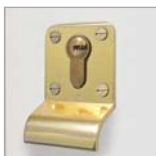

Handles

Finger Pull