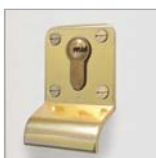

ABS ELITE SIDE HINGED DOORS

Berkeley Horizontal

Impact resistant white ABS garage doors which closely match to white PVCu doors and windows. Brass effect finger pull handles are supplied as standard.

ABS

Operating Gear available:

- 
 Safe Lift Canopy
- 
 Retractable
- 
 Side Hinged
- 
 Personnel
- 
 Sectional
- 
 Roller

- 
- 
- 
- 
- 

Finishes available

ABS

Windows

Handles

Finger Pull

Frames

Side Hinged

- 65 mm

- 
- 
- 
- 
- 
- 