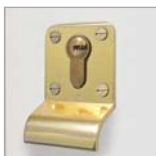

ABS ELITE SIDE HINGED DOORS

Tudor

Impact resistant white ABS garage doors which closely match to white PVCu doors and windows. Brass effect finger pull handles are supplied as standard.

ABS

Operating Gear available:

- 
 Safe Lift Canopy
- 
 Retractable
- 
 Side Hinged
- 
 Personnel
- 
 Sectional
- 
 Roller

- 
- 
- 
- 
- 

Finishes available

ABS

Windows

Handles

Finger Pull

Frames