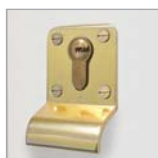

ABS ELITE SIDE HINGED DOORS

Bedford

Impact resistant white ABS garage doors which closely match to white PVCu doors and windows. Brass effect finger pull handles are supplied as standard.

ABS

Operating Gear available:

				
---	---	---	--	---

Finishes available

ABS

Windows

									
Plain Black	Translucent (stippled)								

Handles

Finger Pull

Frames

Side Hinged

65 mm

					
Primed	White Plastisol	Black Plastisol	Brown Plastisol	Golden Oak	Rosewood